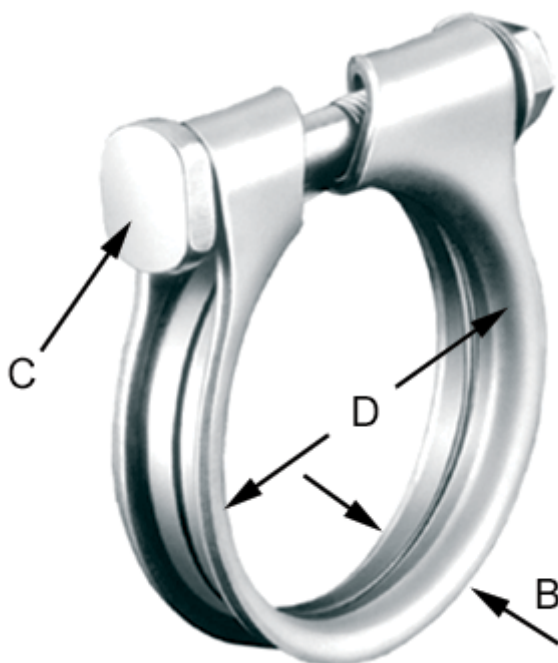

Article number: 021518920042

Description: Norma exhaust pipe clamp ARS-M8-42 W1

Measures

C (screw type)	= M8
Diameter D	= 42.0
Width B	= 12.8